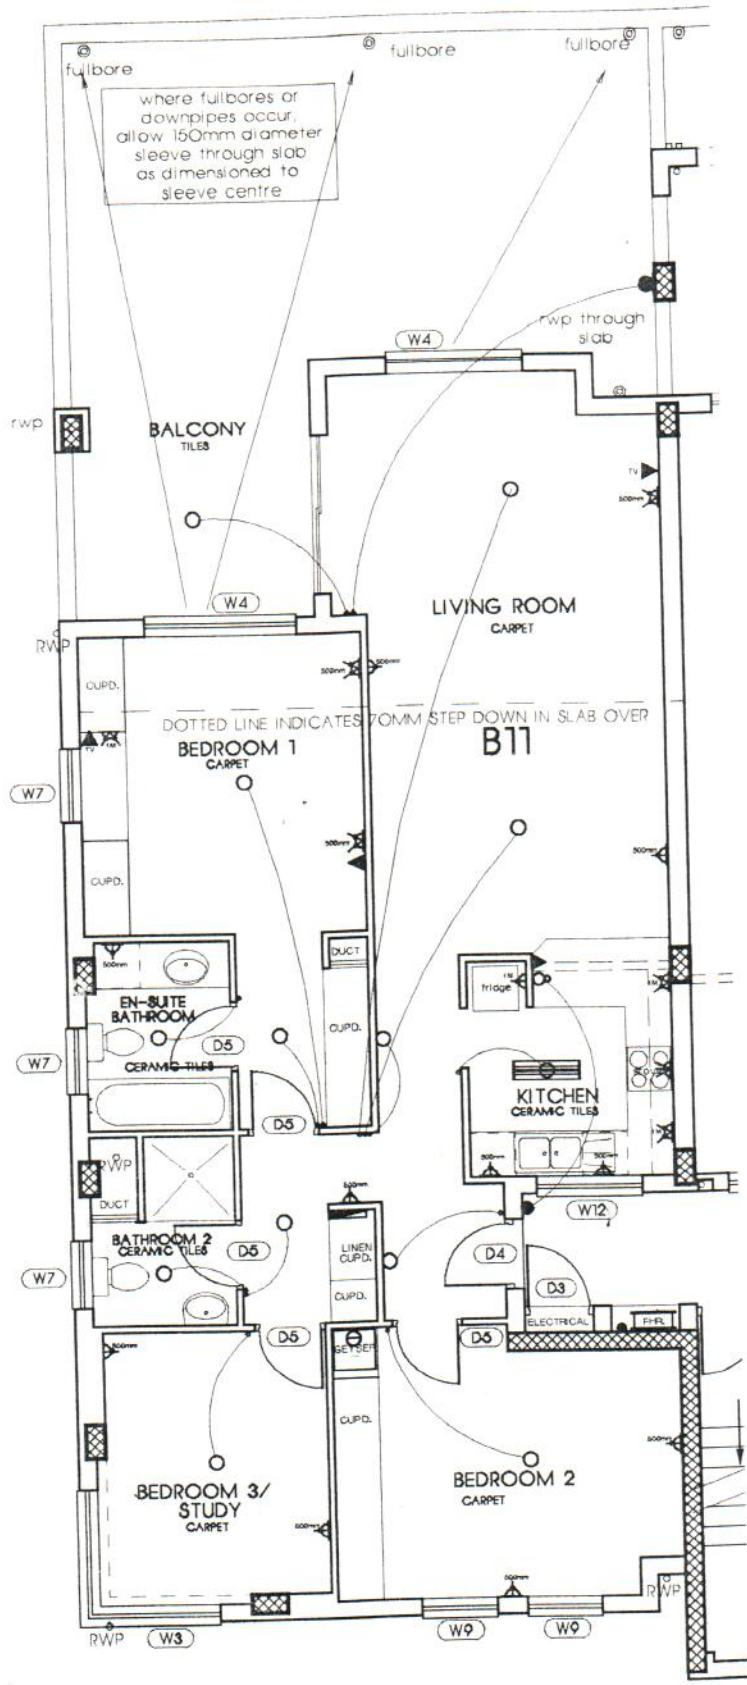

original

CLIENT NAZARETH HOUSE

PROJECT LARMENIER VILLAGE
CAPE TOWN

DRAWING UNIT B11

DATE 21/11/97

SCALE 1:100

PROJECT NO. 18033

DRAWING NO. 920a